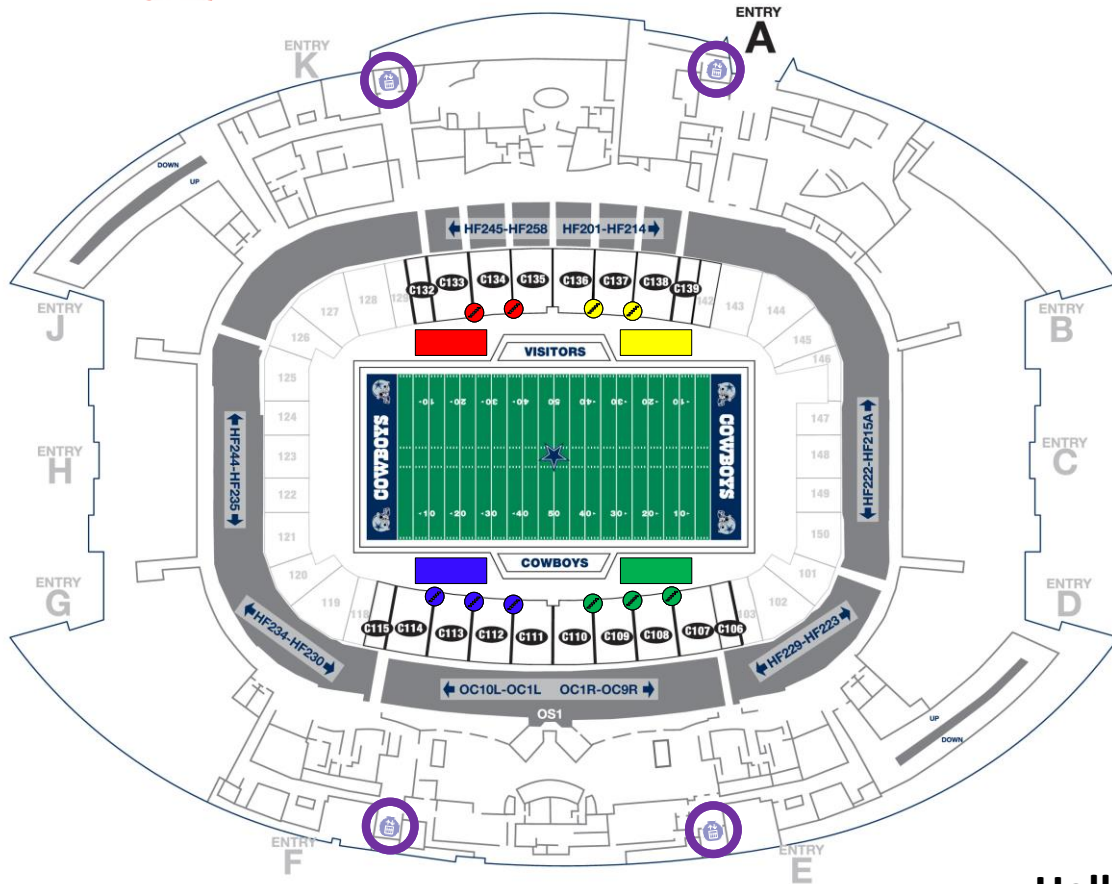

## Pre-Game Field Pass Access Route

### Directions:

1. Please use the Club and Suite elevators (🚶) on your respective floor to the Hall of Fame Level.
2. Locate your designated quadrant color stairs.
  - Red: C133 & C134
  - Yellow: C136 & C137
  - Blue: C112, C113 & C114
  - Green: C108, C109 & C110
3. Go down the stairs to the front row of the corresponding section.
4. Show the team member your pass, and continue down the stairs (🚶) to the Event Level Suite Corridor.

### Directions:

5. Follow the suite corridor to the corresponding field tunnel.

6. Have Pre-Game Field Pass ready to be scanned (📱) for admittance onto the field.

There is **NO** guest access to the field from the Bank of America Field Club or Miller Lite Field Club.

## Event Level Map