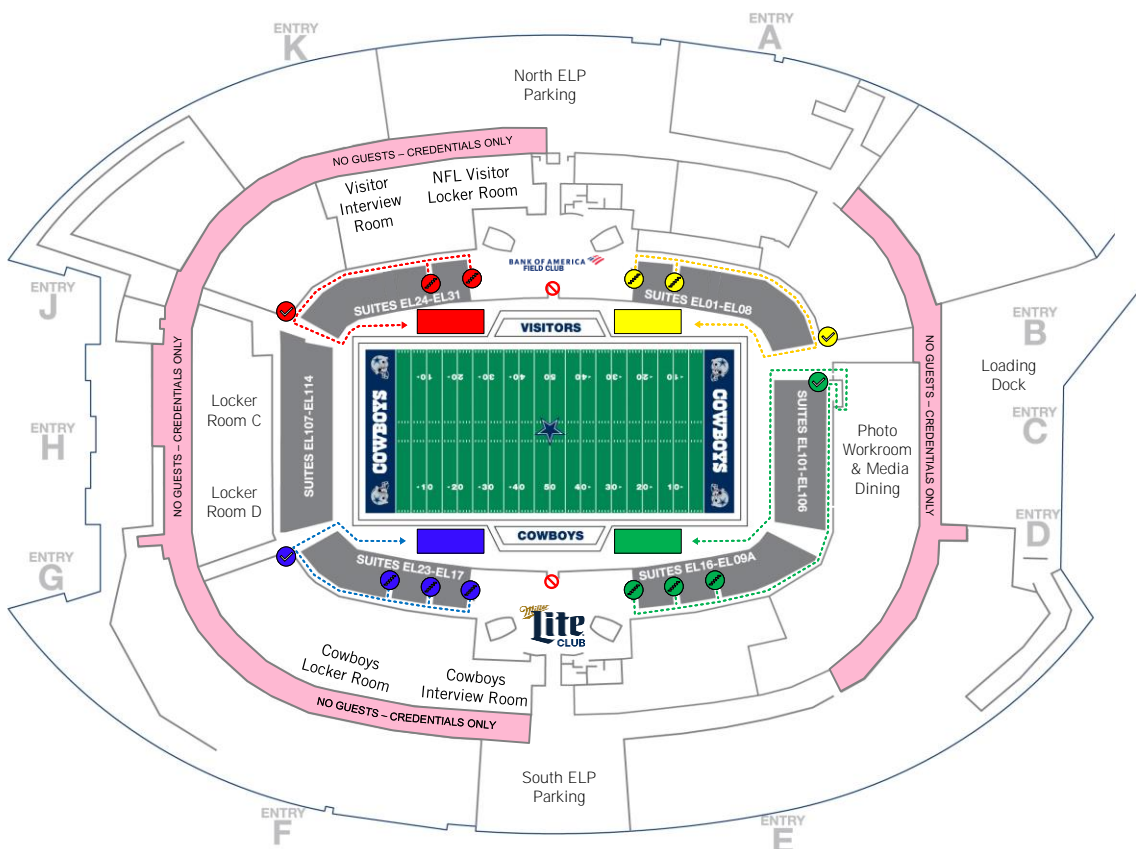

## Hall of Fame Level Map

### Directions:

5. Follow the suite corridor to the corresponding field tunnel.

6. Have Pre-Game Field Pass ready to be scanned (📱) for admittance onto the field.

There is **NO** guest access to the field from the Bank of America Field Club or Miller Lite Field Club.

There is **NO** crossing behind the team benches.

For wheelchair accessible route, please locate staff for assistance.

## Event Level Map