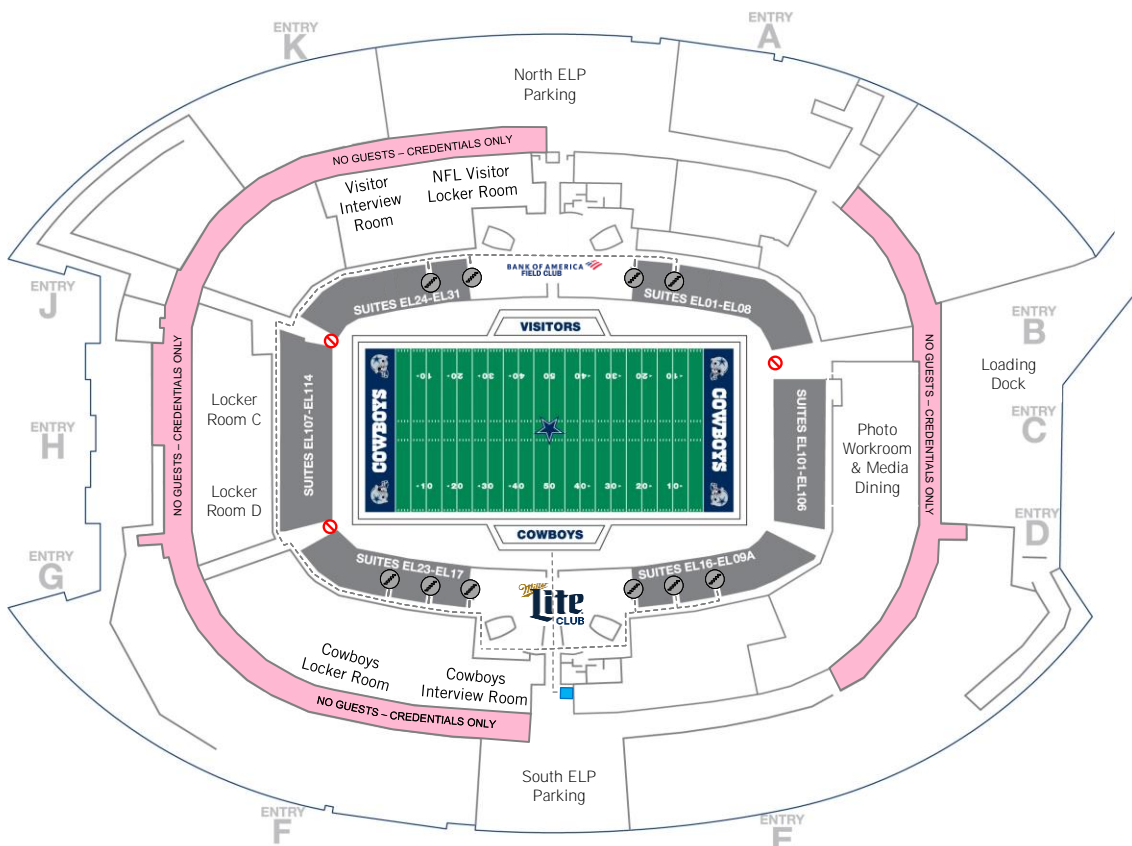

Pre-Game Field Bench Pass Access Route

Directions:

1. Please use the Club and Suite elevators (♿) on your respective floor to the Hall of Fame Level.
2. Locate the designated section(s) with Field Stairs down to the Event level Suite Corridor.
 - North Sideline: C133, C134, C136, & C137
 - South Sideline: C108, C109, C110, C112, C113, & C114
3. Go down the stairs to the front row of the corresponding section.
4. Show the team member your pass, and continue down the stairs (♿) to the Event Level Suite Corridor.

Hall of Fame Level Map

Directions:

5. Follow the suite corridor to the Miller Lite Field Club.
6. In the center of the field club, near the elevator, there will be an area (■) for guests to scan their digital pass and receive a physical pass to access the field.
7. Once a guest has a physical pass, they will be directed to enter the field via the glass door at the bottom of the ramp.

For wheelchair accessible route, please locate staff for assistance.

Event Level Map