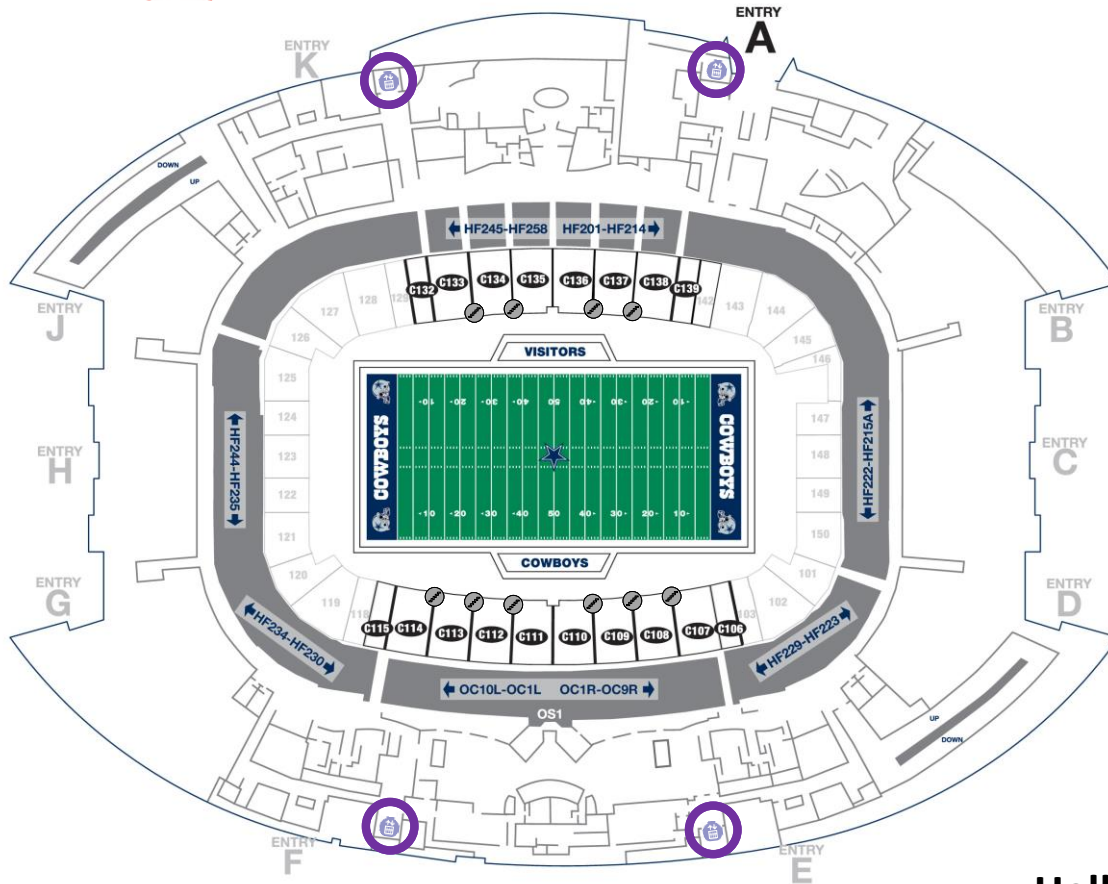

Pre-Game Field Bench Pass Access Route

Directions:

1. Please use the Club and Suite elevators (♿) on your respective floor to the Hall of Fame Level.
2. Locate the designated section(s) with Field Stairs down to the Event level Suite Corridor.
 - North Sideline: C133, C134, C136, & C137
 - South Sideline: C108, C109, C110, C112, C113, & C114
3. Go down the stairs to the front row of the corresponding section.
4. Show the team member your pass, and continue down the stairs (♿) to the Event Level Suite Corridor.

Hall of Fame Level Map

Directions:

5. Follow the suite corridor to the Miller Lite Field Club.
6. In the center of the field club, near the elevator, there will be an area (■) for guests to scan their digital pass and receive a physical pass to access the field.
7. Once a guest has a physical pass, they will be directed to enter the field via the glass door at the bottom of the ramp.

For wheelchair accessible route, please locate staff for assistance.

Event Level Map