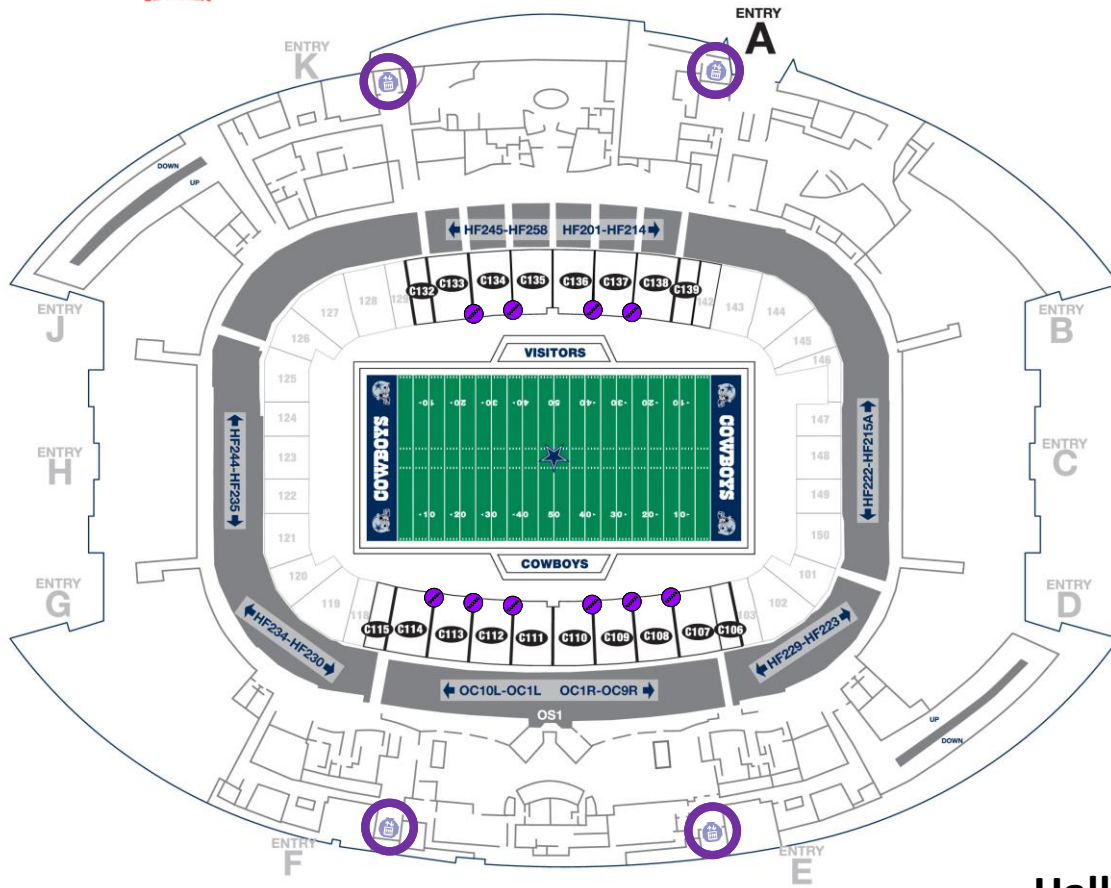

Post-Game Interview Pass Access Route

Directions:

1. Please use the Club and Suite elevators (♿) on your respective floor to the Hall of Fame Level.
2. Locate the designated section(s) with Field Stairs down to the Event level Suite Corridor.
 - North Sideline: C133, C134, C136, & C137
 - South Sideline: C108, C109, C110, C112, C113, & C114
3. Go down the stairs to the front row of the corresponding section.
4. Show the team member your pass, and continue down the stairs (♿) to the Event Level Suite Corridor.

Hall of Fame Level Map

Directions:

5. Follow the suite corridor to the Miller Lite Field Club.
6. In the Southwest corner of the field club, there will be an area for guests to observe the Post-Game Press Conference (■).

For wheelchair accessible route, please locate staff for assistance.

Event Level Map