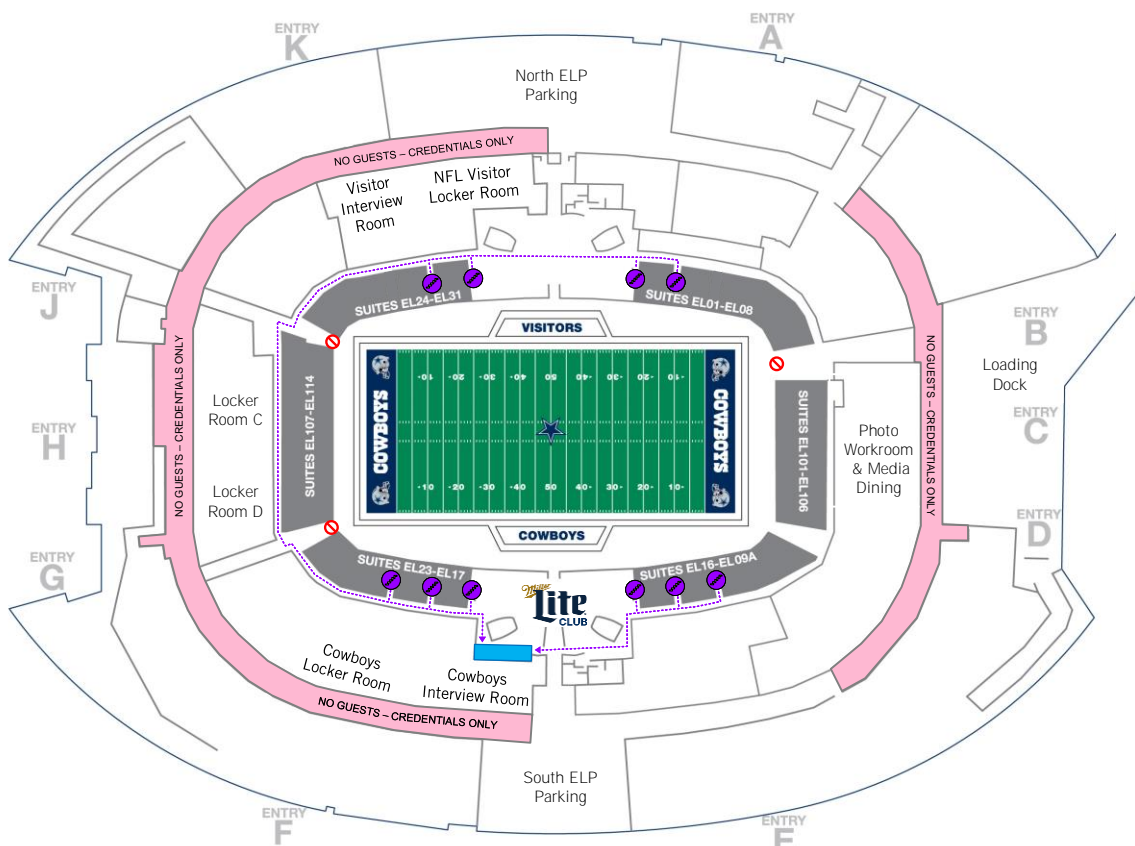

Post-Game Interview Pass Access Route

Directions:

1. Please use the Club and Suite elevators (♿) on your respective floor to the Hall of Fame Level.
2. Locate the designated section(s) with Field Stairs down to the Event level Suite Corridor.
 - North Sideline: C133, C134, C136, & C137
 - South Sideline: C108, C109, C110, C112, C113, & C114
3. Go down the stairs to the front row of the corresponding section.
4. Show the team member your pass, and continue down the stairs (♿) to the Event Level Suite Corridor.

Hall of Fame Level Map

Directions:

5. Follow the suite corridor to the Miller Lite Field Club.
6. In the Southwest corner of the field club, there will be an area for guests to observe the Post-Game Press Conference (■).

For wheelchair accessible route, please locate staff for assistance.

Event Level Map