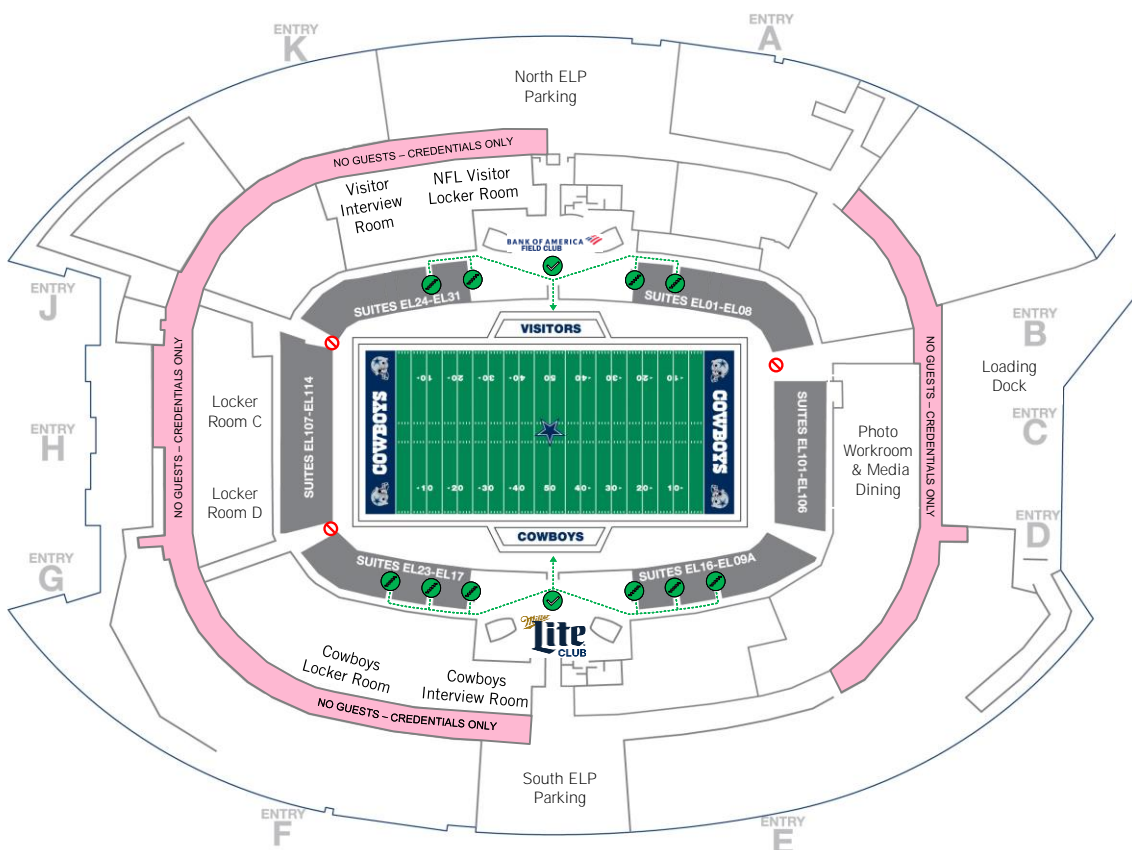

## Post-Game Field Pass Access Route

### Directions:

1. Please use the Club and Suite elevators (🚪) on your respective floor to the Hall of Fame Level.
2. Locate the designated section(s) with Field Stairs down to the Event level Suite Corridor.
  - North Sideline: C133, C134, C136, & C137
  - South Sideline: C108, C109, C110, C112, C113, & C114
3. Go down the stairs to the front row of the corresponding section.
4. Show the team member your pass, and continue down the stairs (🚶) to the Event Level Suite Corridor.

### Directions:

5. Follow the suite corridor to the corresponding field club (Bank of America Field Club or Miller Lite Field Club).
6. Have Post-Game Field Pass ready to be scanned (📄) for admittance onto the field.

## Event Level Map