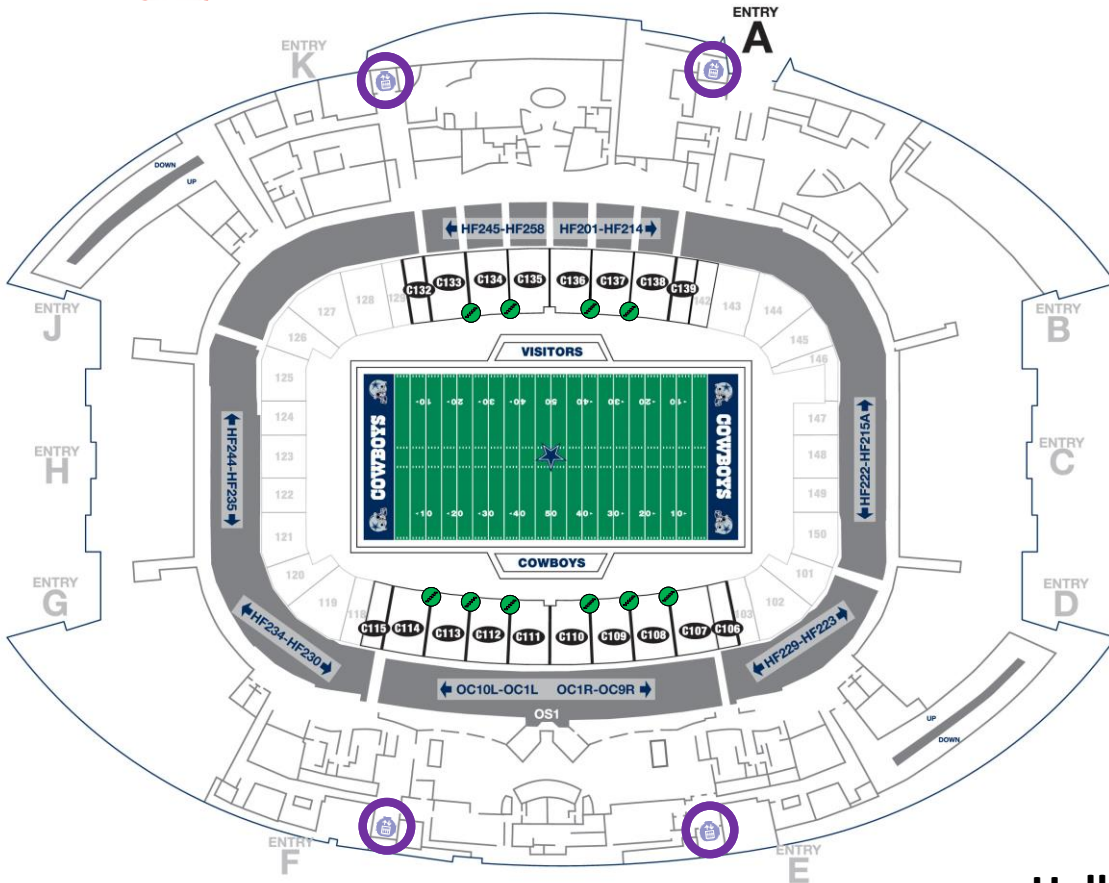

## Post-Game Field Pass Access Route

### Directions:

1. Please use the Club and Suite elevators (🚪) on your respective floor to the Hall of Fame Level.
2. Locate the designated section(s) with Field Stairs down to the Event level Suite Corridor.
  - North Sideline: C133, C134, C136, & C137
  - South Sideline: C108, C109, C110, C112, C113, & C114
3. Go down the stairs to the front row of the corresponding section.
4. Show the team member your pass, and continue down the stairs (🚶) to the Event Level Suite Corridor.

### Directions:

5. Follow the suite corridor to the corresponding field club (Bank of America Field Club or Miller Lite Field Club).
6. Have Post-Game Field Pass ready to be scanned (📄) for admittance onto the field.

## Event Level Map