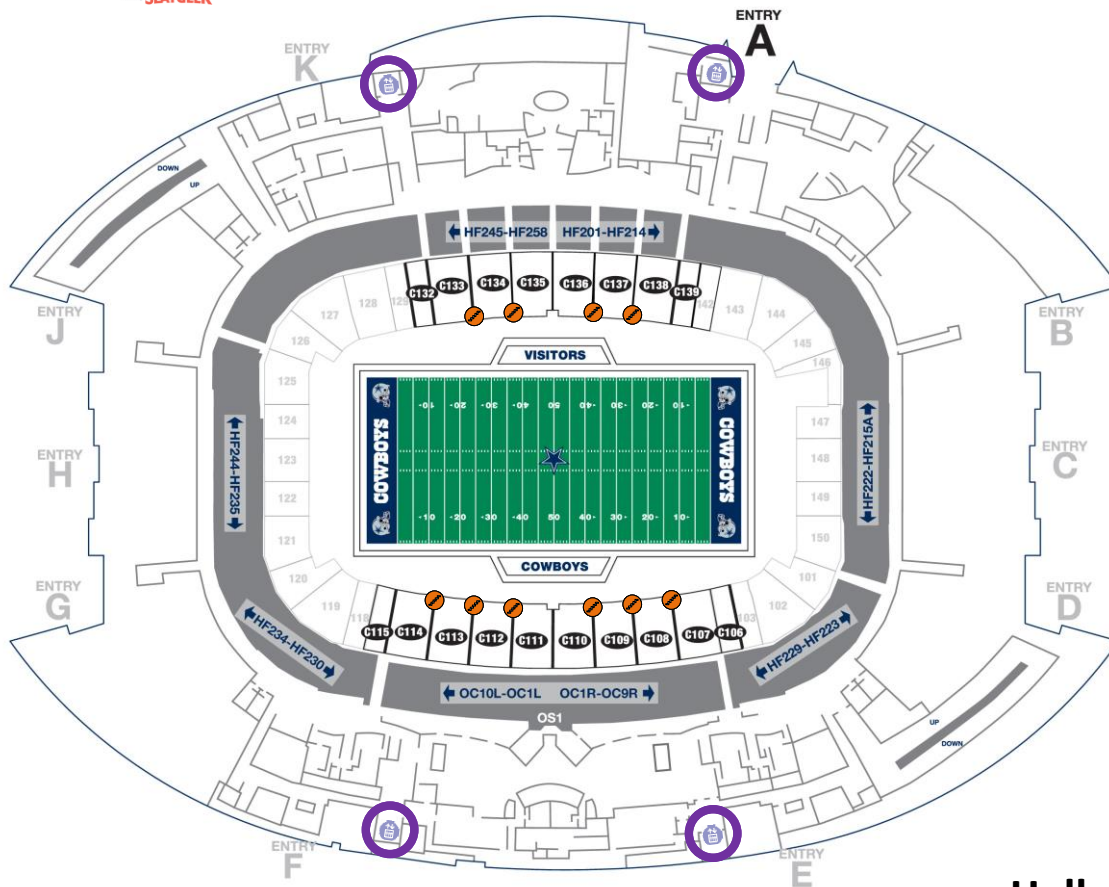

### Directions:

1. Please use the Club and Suite elevators (E) on your respective floor to the Hall of Fame Level.
2. Locate the designated section(s) with Field Stairs down to the Event level Suite Corridor.
  - North Sideline: C133, C134, C136, & C137
  - South Sideline: C108, C109, C110, C112, C113, & C114
3. Go down the stairs to the front row of the corresponding section.
4. Show the team member your pass, and continue down the stairs (F) to the Event Level Suite Corridor.

## Hall of Fame Level Map

### Directions:

5. Follow the suite corridor to the corresponding field club (Bank of America Field Club or Miller Lite Field Club).

For wheelchair accessible route, please  locate staff for assistance.

## Event Level Map