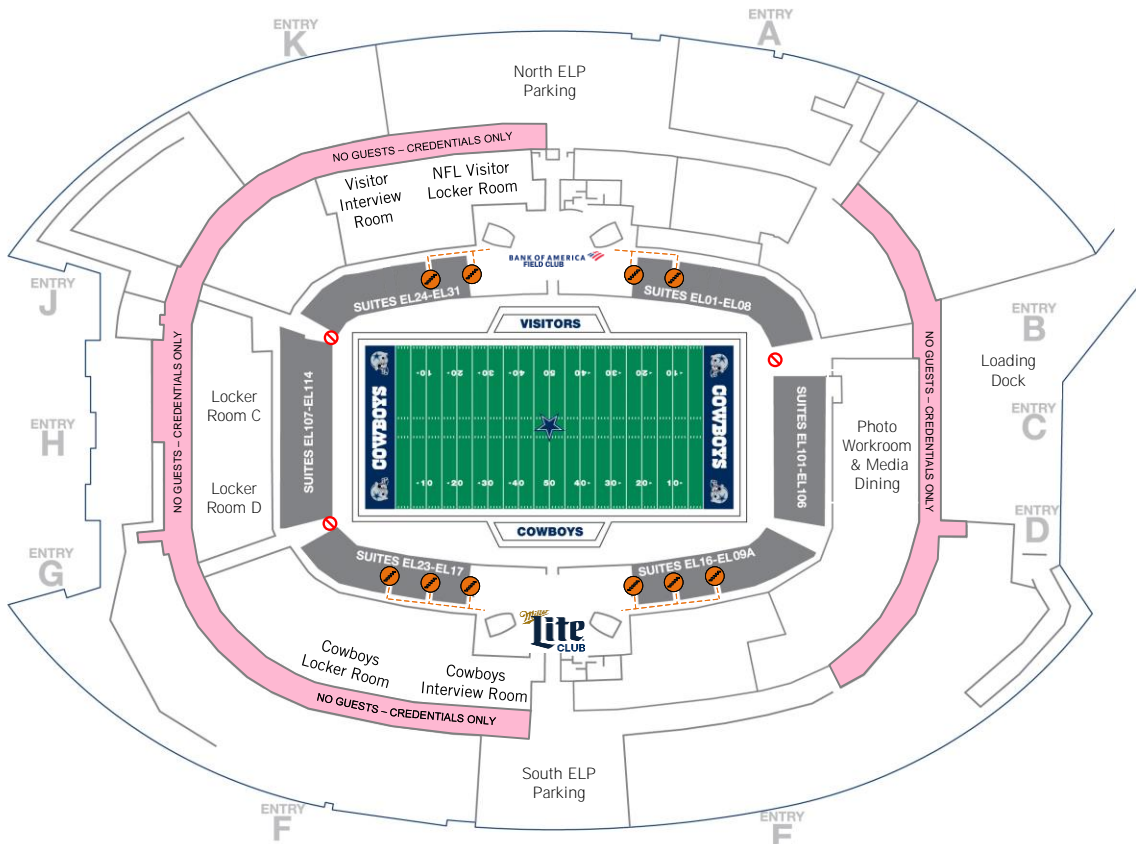

## Miller Lite Field Club & Bank of America Field Club Passes

### Directions:

1. Please use the Club and Suite elevators (E) on your respective floor to the Hall of Fame Level.
2. Locate the designated section(s) with Field Stairs down to the Event level Suite Corridor.
  - North Sideline: C133, C134, C136, & C137
  - South Sideline: C108, C109, C110, C112, C113, & C114
3. Go down the stairs to the front row of the corresponding section.
4. Show the team member your pass, and continue down the stairs (F) to the Event Level Suite Corridor.

### Directions:

5. Follow the suite corridor to the corresponding field club (Bank of America Field Club or Miller Lite Field Club).

For wheelchair accessible route, please  locate staff for assistance.

## Event Level Map