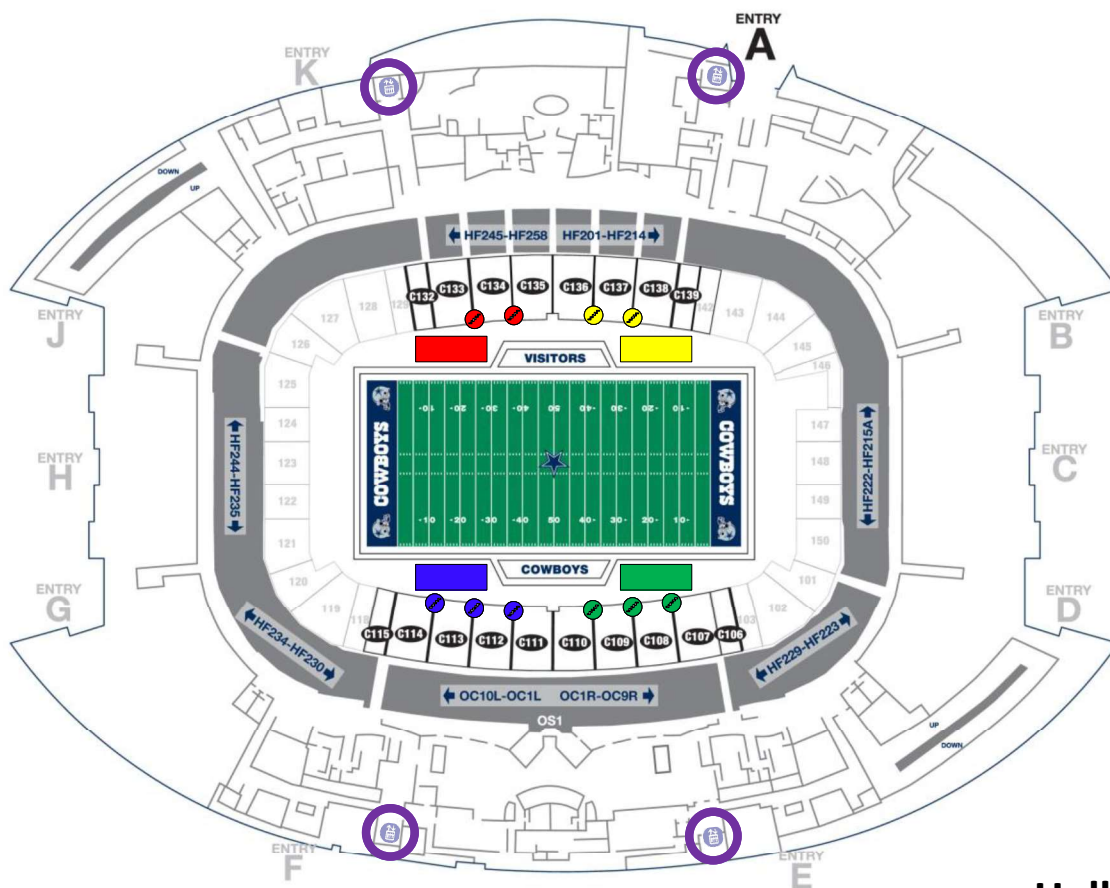

# Pre-Game Field Access Route

## Directions:

1. Please use the Club and Suite elevators (♿) on your respective floor to the Hall of Fame Level.
2. Locate your designated quadrant color stairs.
  - Red: C133 & C134
  - Yellow: C136 & C137
  - Blue: C112, C113 & C114
  - Green: C108, C109 & C110
3. Go down the stairs to the front row of the corresponding section.
4. Show the team member your pass, and continue down the stairs (♿) to the Event Level Suite Corridor.

# Hall of Fame Level Map

## Directions:

5. Follow the suite corridor to the corresponding field tunnel.
  6. Have Pre-Game Field Pass ready to be scanned (♿) for admittance onto the field.
- There is **NO** guest access to the field from the North Field Club or Miller Lite Field Club.
- There is **NO** crossing behind the team benches.