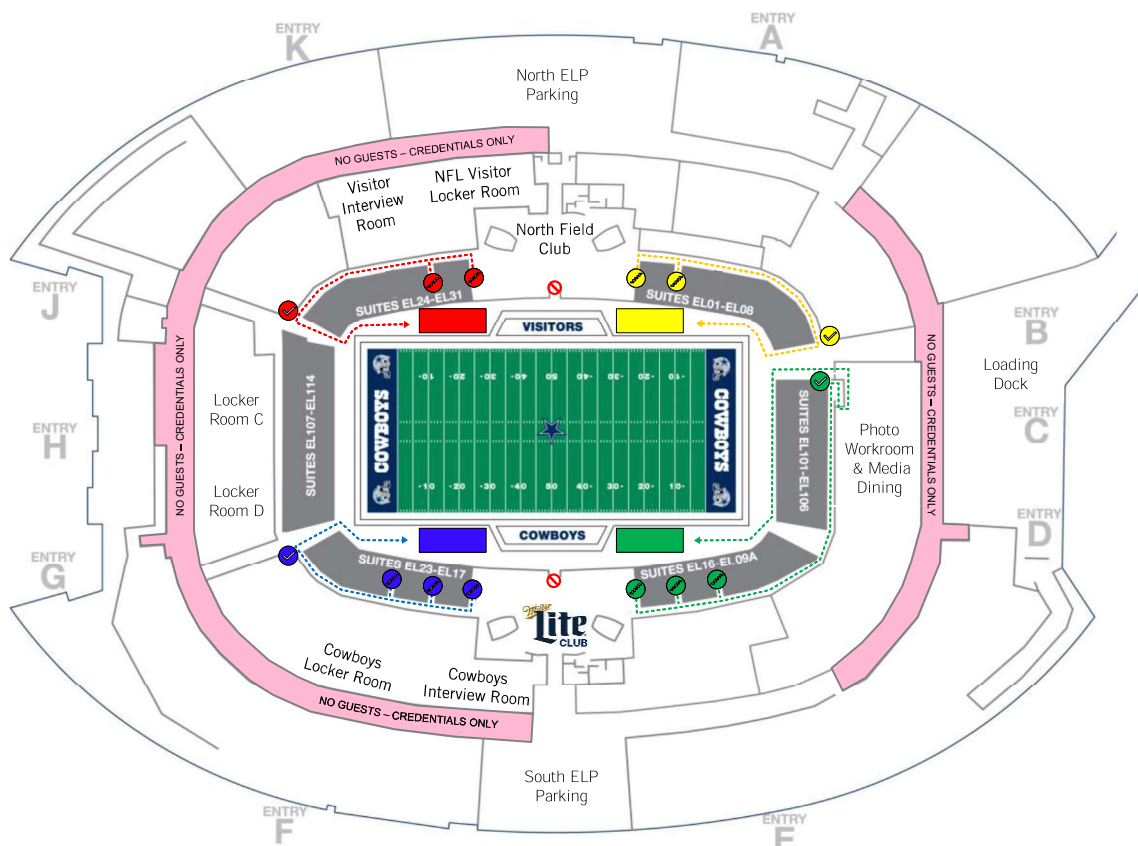

# Pre-Game Field Access Route

## Directions:

1. Please use the Club and Suite elevators (♿) on your respective floor to the Hall of Fame Level.
2. Locate your designated quadrant color stairs.
  - Red: C133 & C134
  - Yellow: C136 & C137
  - Blue: C112, C113 & C114
  - Green: C108, C109 & C110
3. Go down the stairs to the front row of the corresponding section.
4. Show the team member your pass, and continue down the stairs (♿) to the Event Level Suite Corridor.

## Directions:

5. Follow the suite corridor to the corresponding field tunnel.
  6. Have Pre-Game Field Pass ready to be scanned (♿) for admittance onto the field.
- There is **NO** guest access to the field from the North Field Club or Miller Lite Field Club.
- There is **NO** crossing behind the team benches.

# Event Level Map