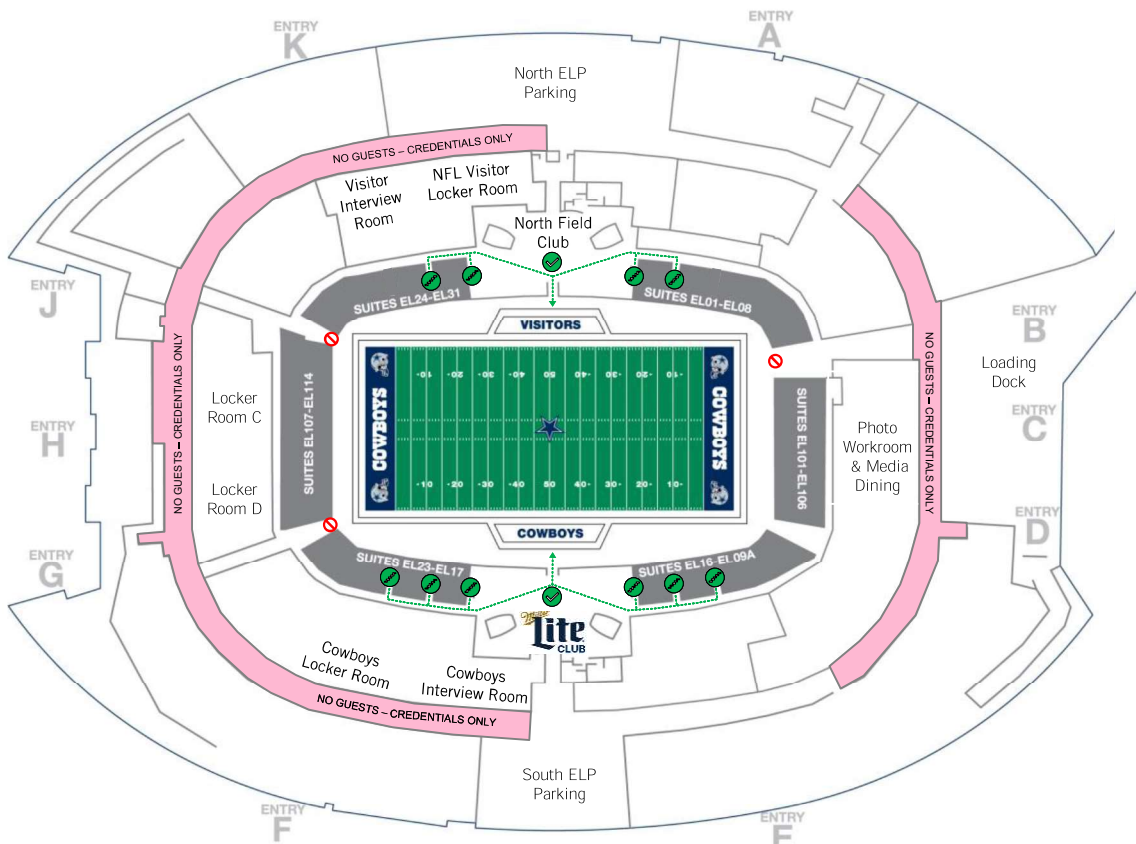

Post-Game Field Access Route

Directions:

1. Please use the Club and Suite elevators (♿) on your respective floor to the Hall of Fame Level.
2. Locate the designated section(s) with Field Stairs down to the Event level Suite Corridor.
 - North Sideline: C132, C133, C137, & C138
 - South Sideline: C106, C107, C108, C112, C113, & C114
3. Go down the stairs to the front row of the corresponding section.
4. Show the team member your pass, and continue down the stairs (♿) to the Event Level Suite Corridor.

Hall of Fame Level Map

Directions:

5. Follow the suite corridor to the corresponding field club (North Field Club or Miller Lite Field Club).
6. Have Post-Game Field Pass ready to be scanned (♿) for admittance onto the field.

For wheelchair accessible route, please locate staff for assistance.

Event Level Map