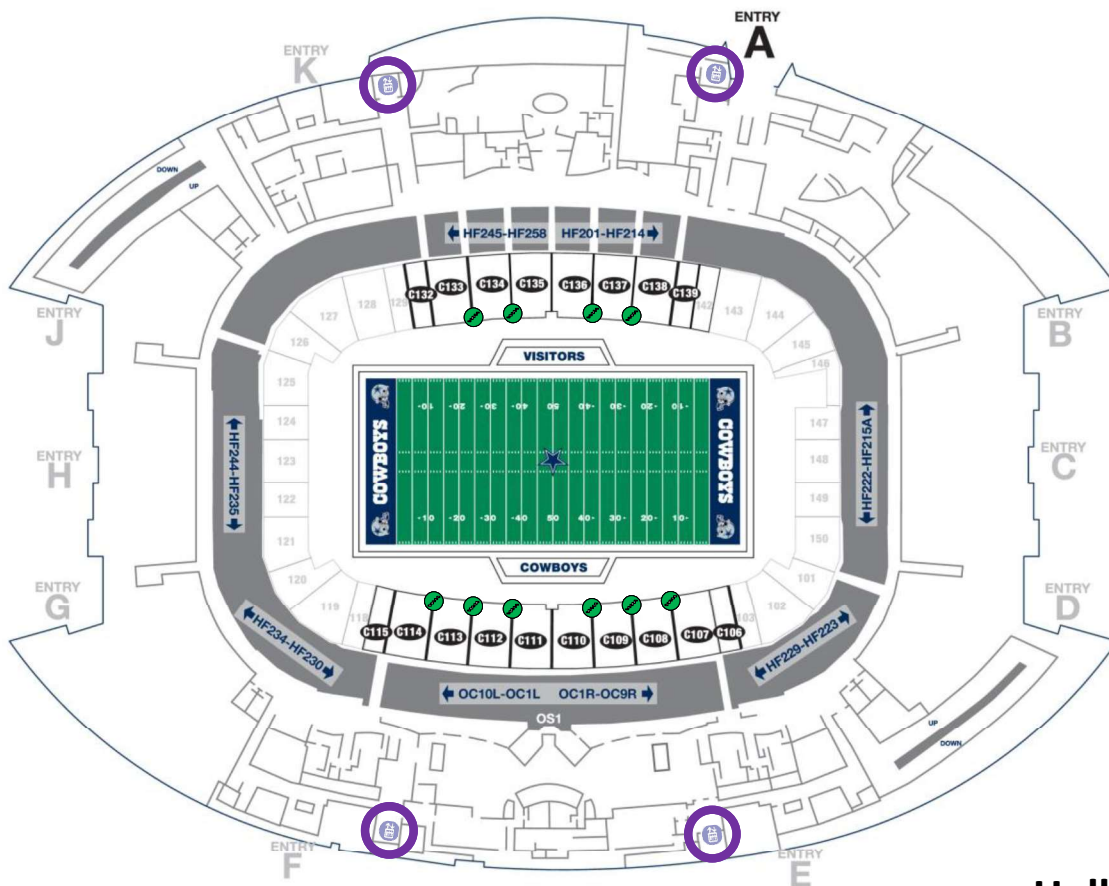

Post-Game Field Access Route

Directions:

1. Please use the Club and Suite elevators (♿) on your respective floor to the Hall of Fame Level.
2. Locate the designated section(s) with Field Stairs down to the Event level Suite Corridor.
 - North Sideline: C132, C133, C137, & C138
 - South Sideline: C106, C107, C108, C112, C113, & C114
3. Go down the stairs to the front row of the corresponding section.
4. Show the team member your pass, and continue down the stairs (♿) to the Event Level Suite Corridor.

Hall of Fame Level Map

Directions:

5. Follow the suite corridor to the corresponding field club (North Field Club or Miller Lite Field Club).
6. Have Post-Game Field Pass ready to be scanned (♿) for admittance onto the field.

For wheelchair accessible route, please locate staff for assistance.

Event Level Map