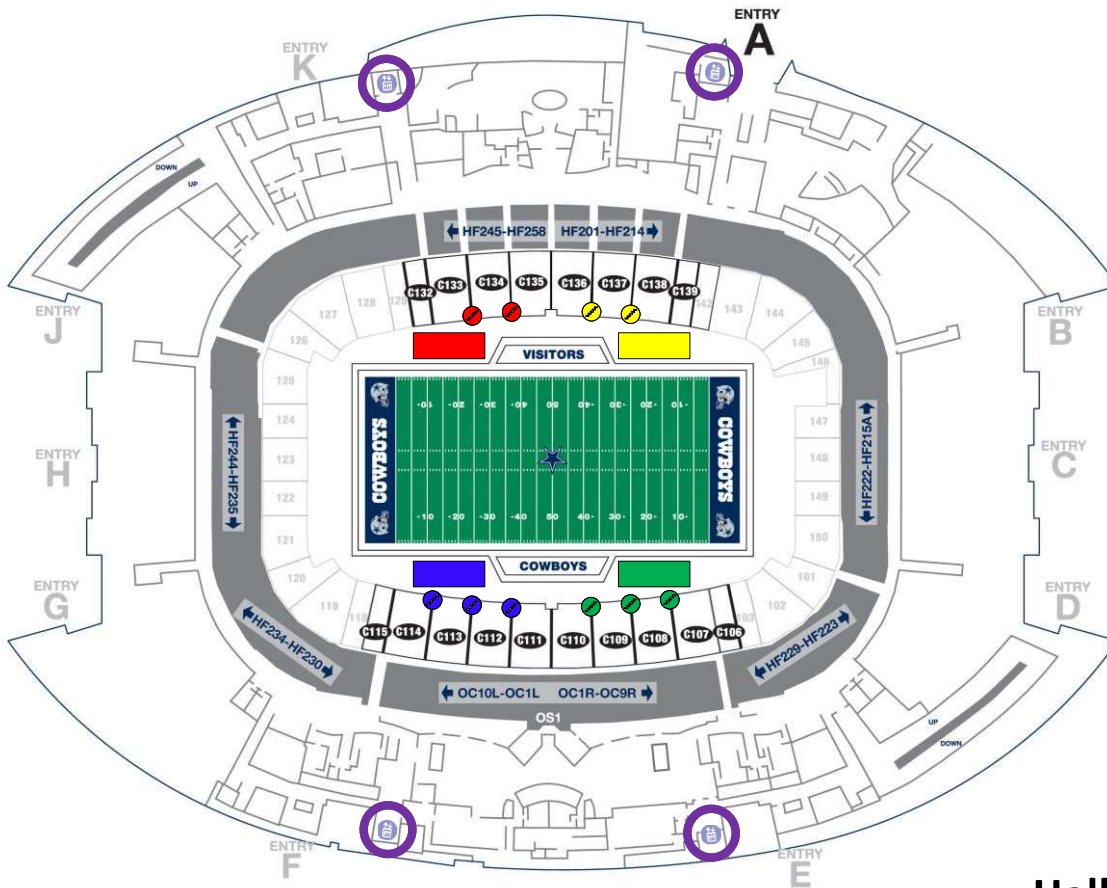

# Pre-Game Field Access Route

## Directions:

1. Please use the Club and Suite elevators (♿) on your respective floor to the Hall of Fame Level.
2. Locate your designated quadrant color stairs.
  - Red: C133 & C134
  - Yellow: C136 & C137
  - Blue: C112, C113 & C114
  - Green: C108, C109 & C110
3. Go down the stairs to the front row of the corresponding section.
4. Show the team member your pass, and continue down the stairs (♿) to the Event Level Suite Corridor.

# Hall of Fame Level Map

## Directions:

5. Follow the suite corridor to the corresponding field tunnel.
6. Have Pre-Game Field Pass ready to be scanned (📄) for admittance onto the field.

There is **NO** guest access to the field from the North Field Club or Miller Lite Field Club.