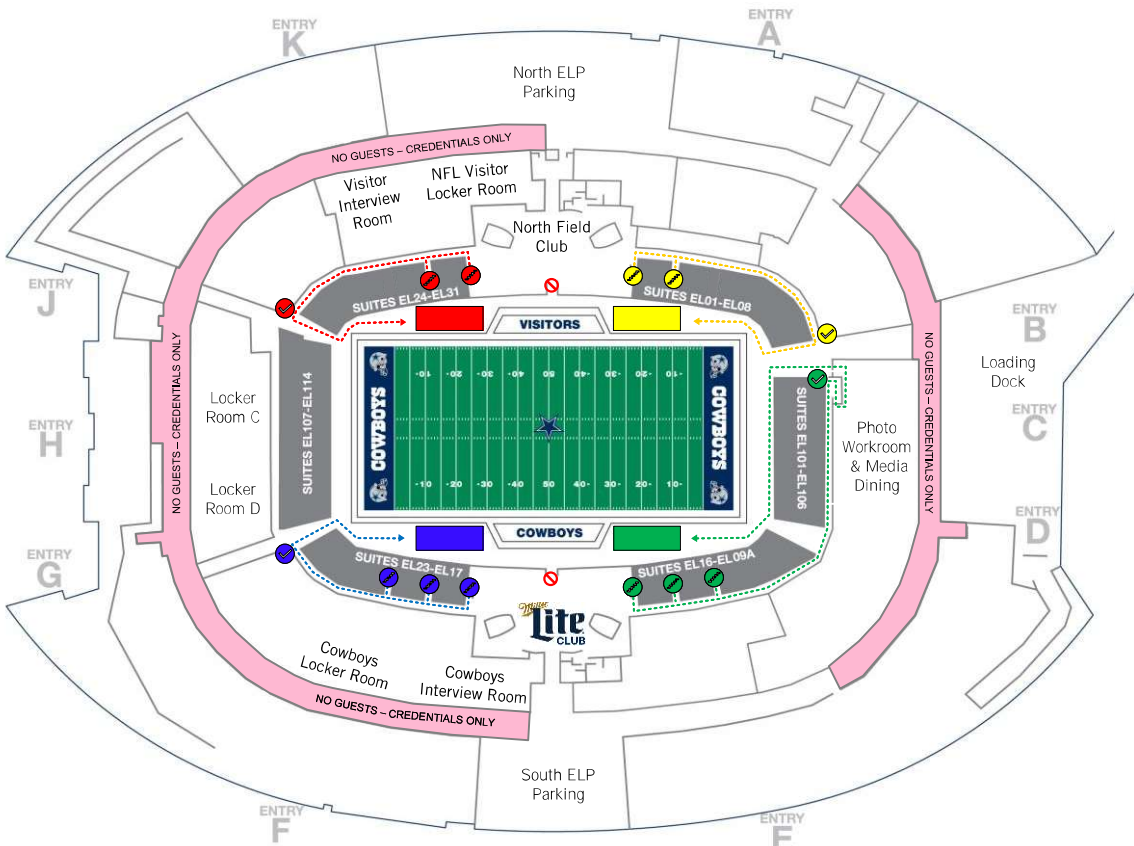

# Pre-Game Field Access Route

## Directions:

1. Please use the Club and Suite elevators (♿) on your respective floor to the Hall of Fame Level.
2. Locate your designated quadrant color stairs.
  - Red: C133 & C134
  - Yellow: C136 & C137
  - Blue: C112, C113 & C114
  - Green: C108, C109 & C110
3. Go down the stairs to the front row of the corresponding section.
4. Show the team member your pass, and continue down the stairs (♿) to the Event Level Suite Corridor.

## Directions:

5. Follow the suite corridor to the corresponding field tunnel.
6. Have Pre-Game Field Pass ready to be scanned (📄) for admittance onto the field.

There is **NO** guest access to the field from the North Field Club or Miller Lite Field Club.

# Event Level Map