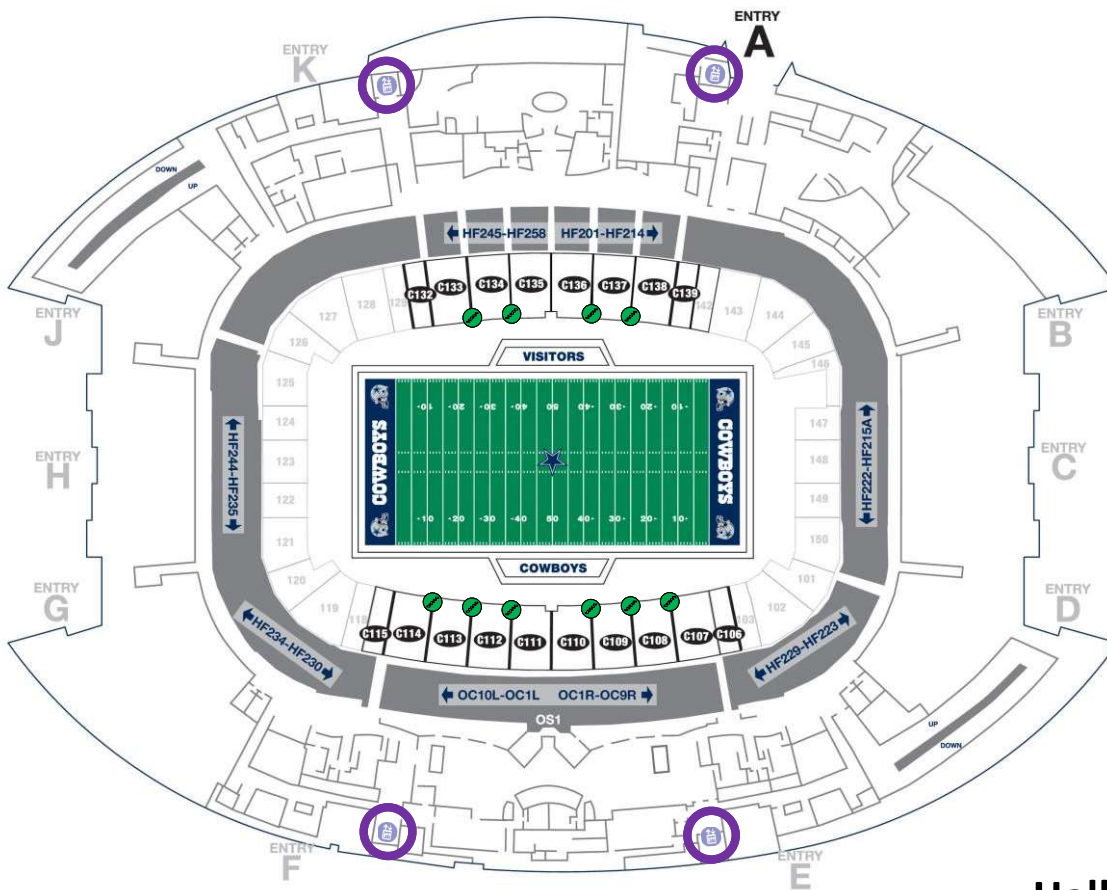

Post-Game Field Access Route

Directions:

1. Please use the Club and Suite elevators (♿) on your respective floor to the Hall of Fame Level.
2. Locate the designated section(s) with Field Stairs down to the Event level Suite Corridor.
 - North Sideline: C132, C133, C137, & C138
 - South Sideline: C106, C107, C108, C112, C113, & C114
3. Go down the stairs to the front row of the corresponding section.
4. Show the team member your pass, and continue down the stairs (♿) to the Event Level Suite Corridor.

Hall of Fame Level Map

Directions:

5. Follow the suite corridor to the corresponding field club (North Field Club or Miller Lite Field Club).
6. Have Post-Game Field Pass ready to be scanned (♿) for admittance onto the field.

For wheelchair accessible route, please locate staff for assistance.

Event Level Map