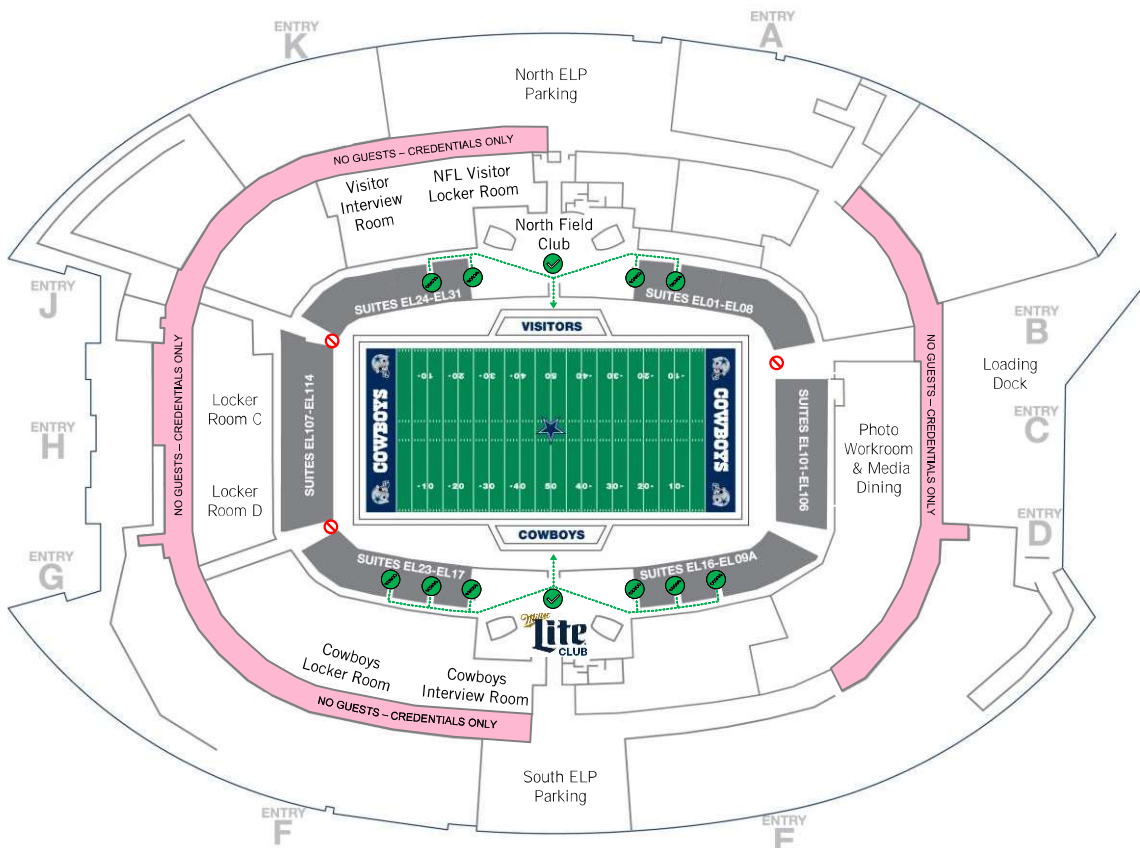

Post-Game Field Access Route

Directions:

1. Please use the Club and Suite elevators (♿) on your respective floor to the Hall of Fame Level.
2. Locate the designated section(s) with Field Stairs down to the Event level Suite Corridor.
 - North Sideline: C132, C133, C137, & C138
 - South Sideline: C106, C107, C108, C112, C113, & C114
3. Go down the stairs to the front row of the corresponding section.
4. Show the team member your pass, and continue down the stairs (♿) to the Event Level Suite Corridor.

Hall of Fame Level Map

Directions:

5. Follow the suite corridor to the corresponding field club (North Field Club or Miller Lite Field Club).
6. Have Post-Game Field Pass ready to be scanned (♿) for admittance onto the field.

For wheelchair accessible route, please locate staff for assistance.

Event Level Map