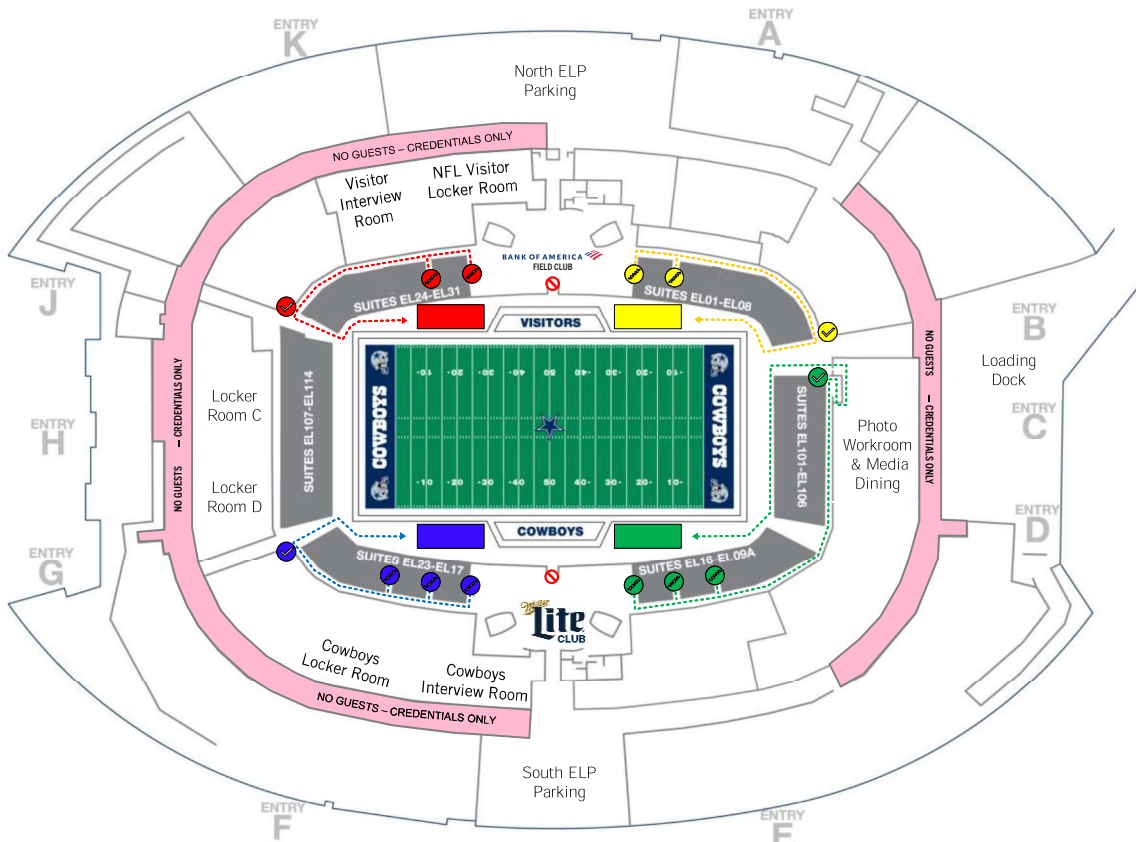

Pre-Game Field Access Route

Directions:

1. Please use the Club and Suite elevators (♿) on your respective floor to the Hall of Fame Level.
2. Locate your designated quadrant color stairs.
 - Red : C133 & C134
 - Yellow : C136 & C137
 - Blue : C112, C113 & C114
 - Green : C108, C109 & C110
3. Go down the stairs to the front row of the corresponding section.
4. Show the team member your pass, and continue down the stairs (♿) to the Event Level Suite Corridor.

Hall of Fame Level Map

Directions:

5. Follow the suite corridor to the corresponding field tunnel.
 6. Have Pre-Game Field Pass ready to be scanned (📄) for admittance onto the field.
- There is **NO** guest access to the field from the Bank of American Field Club or Miller Lite Field Club.
- There is **NO** crossing behind the team benches.

For wheelchair accessible route, please locate staff for assistance.

Event Level Map