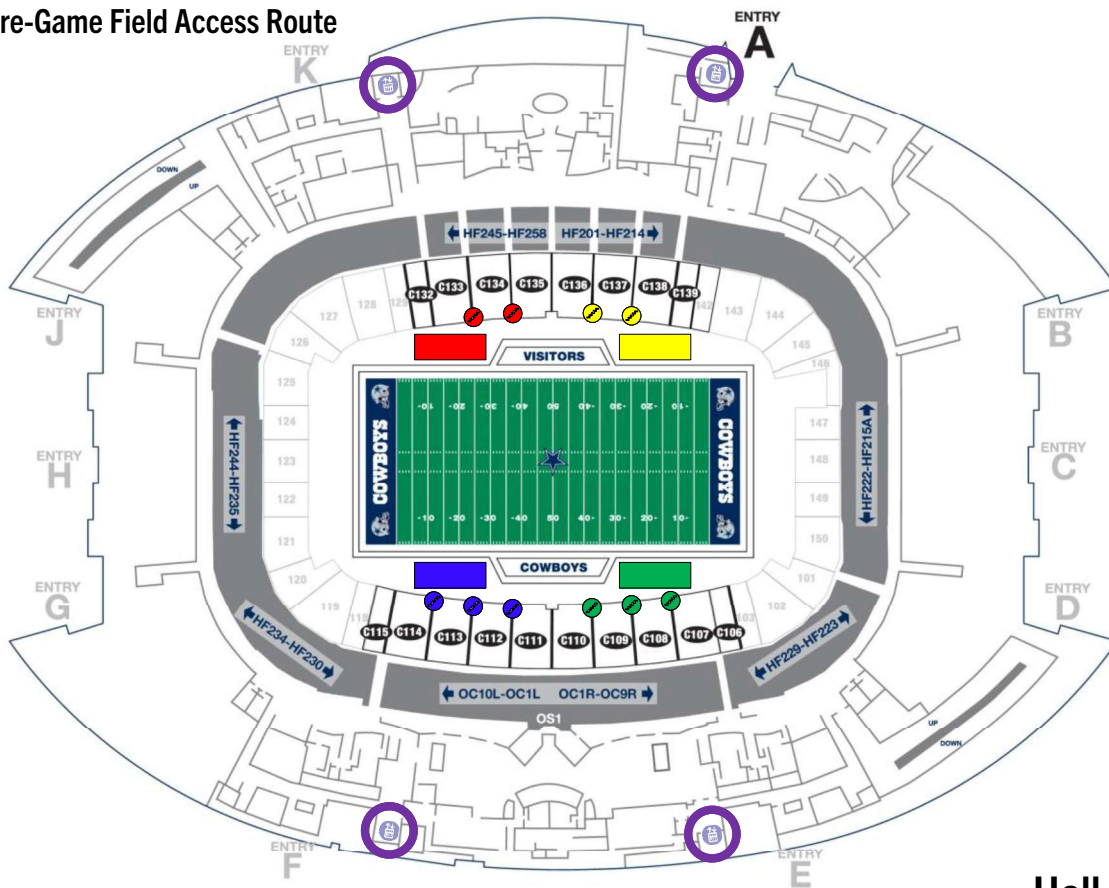

Pre-Game Field Access Route

Directions:

1. Please use the Club and Suite elevators (♿) on your respective floor to the Hall of Fame Level.
2. Locate your designated quadrant color stairs.
 - Red : C133 & C134
 - Yellow : C136 & C137
 - Blue : C112, C113 & C114
 - Green : C108, C109 & C110
3. Go down the stairs to the front row of the corresponding section.
4. Show the team member your pass, and continue down the stairs (♿) to the Event Level Suite Corridor.

Hall of Fame Level Map

Directions:

5. Follow the suite corridor to the corresponding field tunnel.
 6. Have Pre-Game Field Pass ready to be scanned (📄) for admittance onto the field.
- There is **NO** guest access to the field from the Bank of American Field Club or Miller Lite Field Club.
- There is **NO** crossing behind the team benches.

For wheelchair accessible route, please locate staff for assistance.

Event Level Map