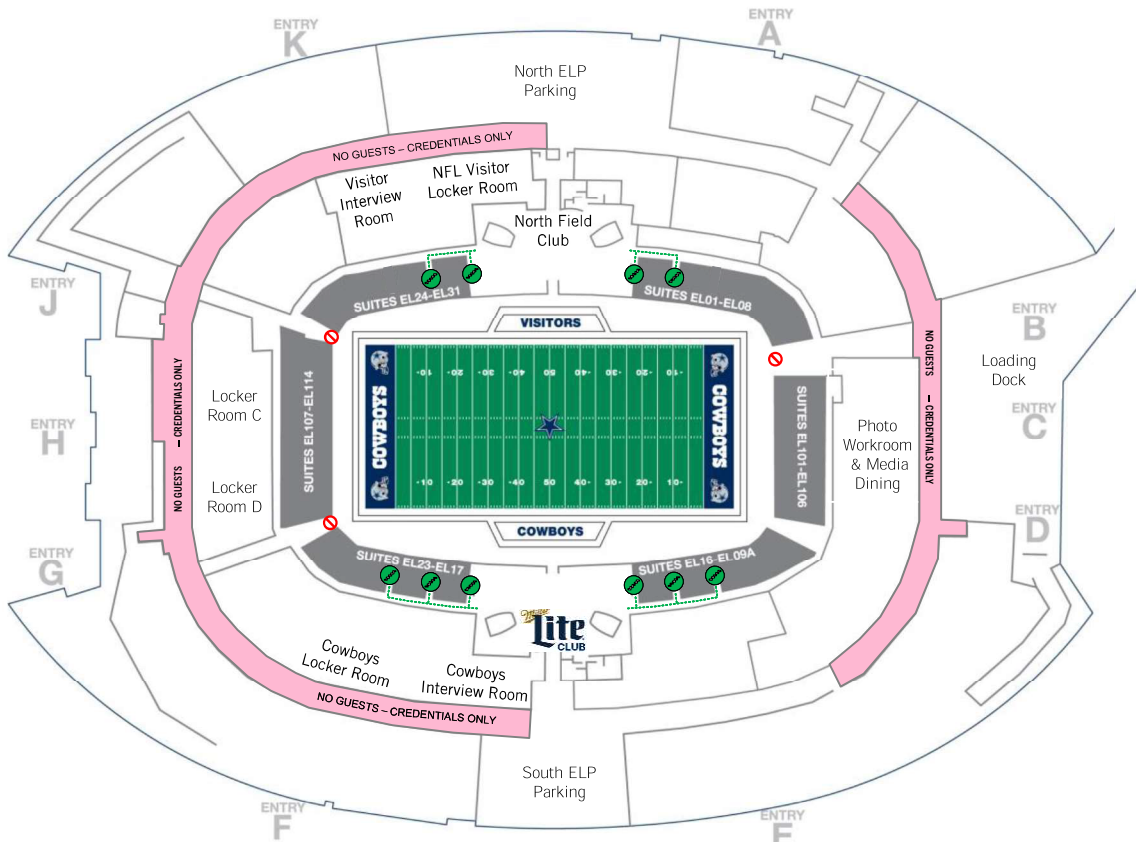

Directions:

1. Please use the Club and Suite elevators (♿) on your respective floor to the Hall of Fame Level.
2. Locate the designated section(s) with Field Stairs down to the Event level Suite Corridor.
 - North Sideline: C132, C133, C137, & C138
 - South Sideline: C106, C107, C108, C112, C113, & C114
3. Go down the stairs to the front row of the corresponding section.
4. Show the team member your pass, and continue down the stairs (♿) to the Event Level Suite Corridor.

Hall of Fame Level Map

Directions:

5. Follow the suite corridor to the corresponding field club (Bank of America Field Club or Miller Lite Field Club).

For wheelchair accessible route, please locate staff for assistance.

Event Level Map