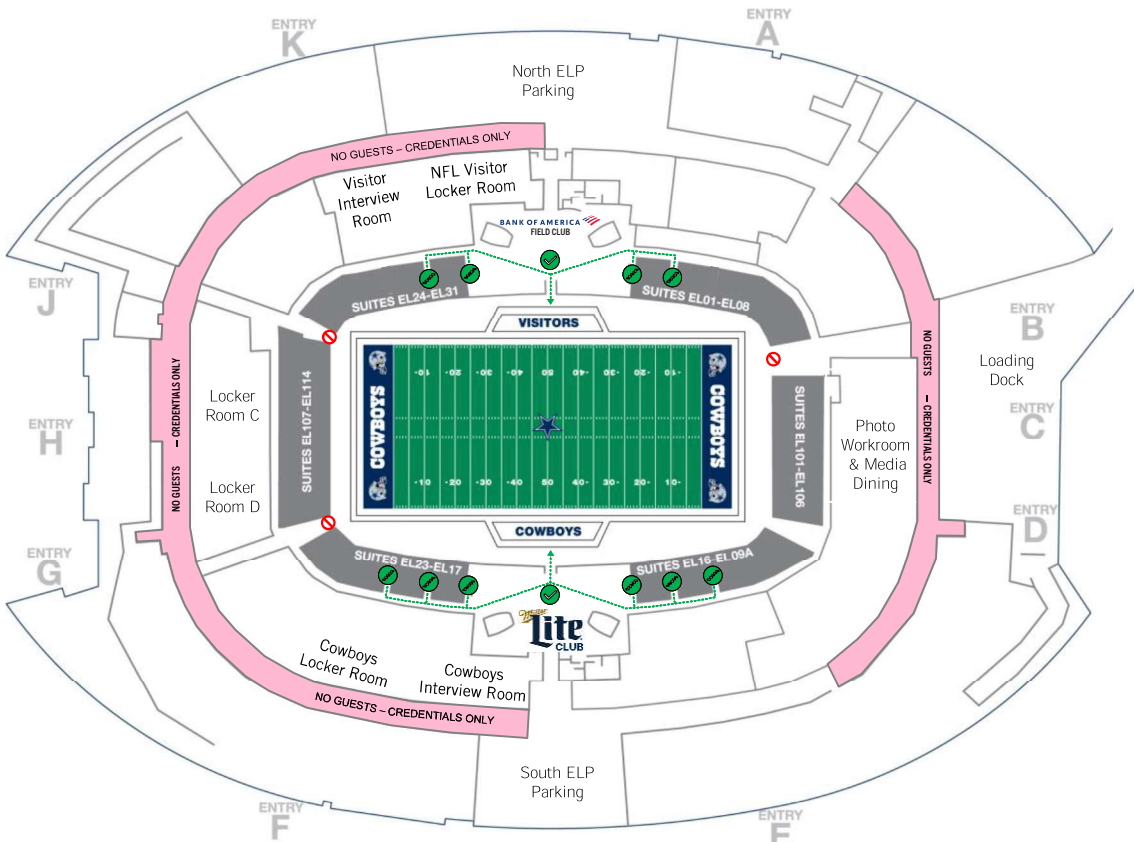

### Post-Game Field Access Route

### Directions:

1. Please use the Club and Suite elevators (🚪) on your respective floor to the Hall of Fame Level.
2. Locate the designated section(s) with Field Stairs down to the Event level Suite Corridor.
  - North Sideline: C132, C133, C137, & C138
  - South Sideline: C106, C107, C108, C112, C113, & C114
3. Go down the stairs to the front row of the corresponding section.
4. Show the team member your pass, and continue down the stairs (👤) to the Event Level Suite Corridor.

### Directions:

5. Follow the suite corridor to the corresponding field club (Bank of America Field Club or Miller Lite Field Club).
6. Have Post-Game Field Pass ready to be scanned (👤) for admittance onto the field.

## Event Level Map