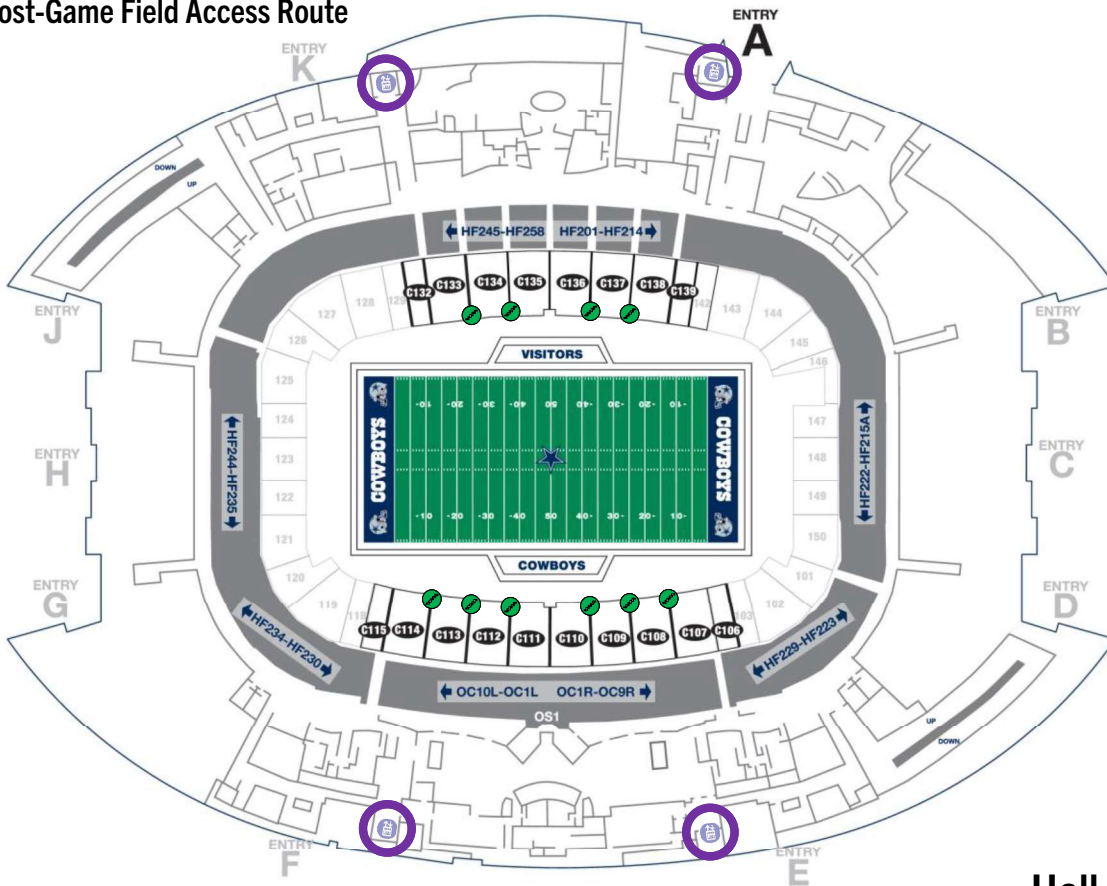

### Post-Game Field Access Route

### Directions:

1. Please use the Club and Suite elevators (🚪) on your respective floor to the Hall of Fame Level.
2. Locate the designated section(s) with Field Stairs down to the Event level Suite Corridor.
  - North Sideline: C132, C133, C137, & C138
  - South Sideline: C106, C107, C108, C112, C113, & C114
3. Go down the stairs to the front row of the corresponding section.
4. Show the team member your pass, and continue down the stairs (👤) to the Event Level Suite Corridor.

### Directions:

5. Follow the suite corridor to the corresponding field club (Bank of America Field Club or Miller Lite Field Club).
6. Have Post-Game Field Pass ready to be scanned (👤) for admittance onto the field.

## Event Level Map